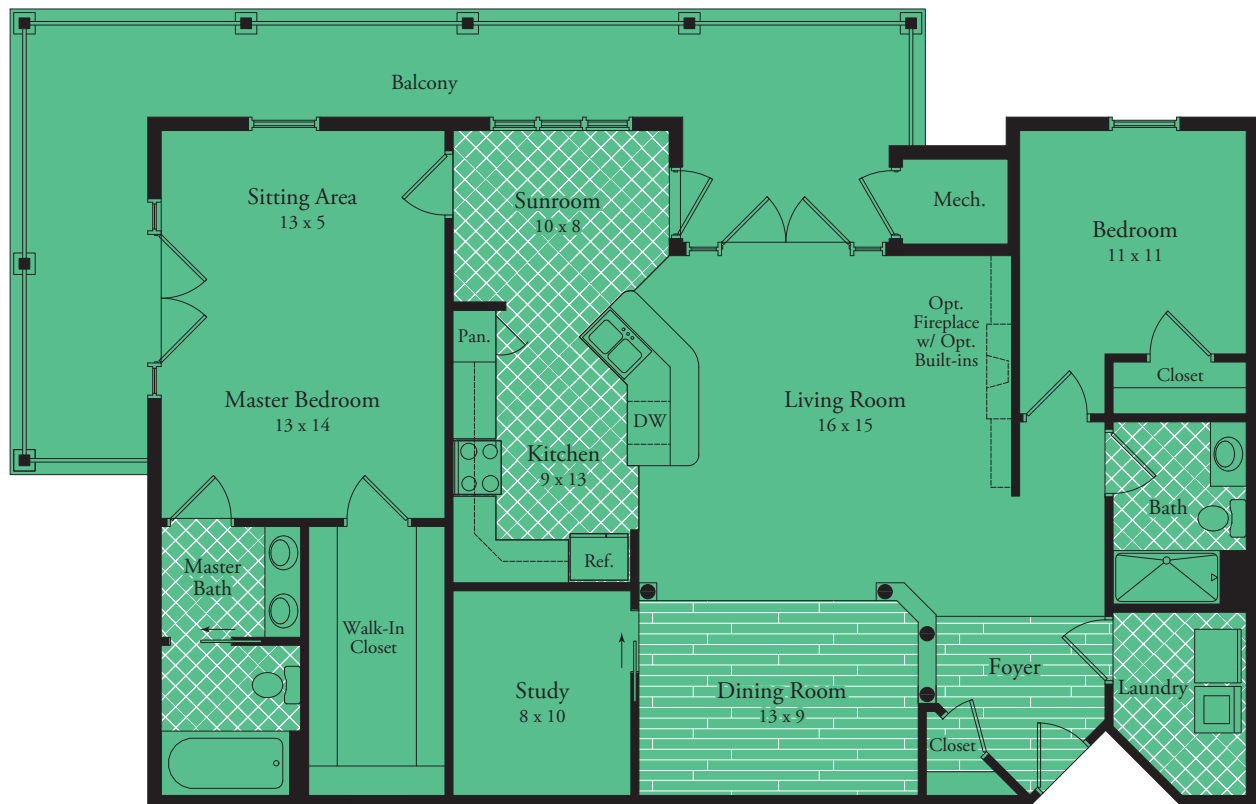

## The Armstrong - Rear

2 Bedroom - 2 Bath

Approx. 1485 sf