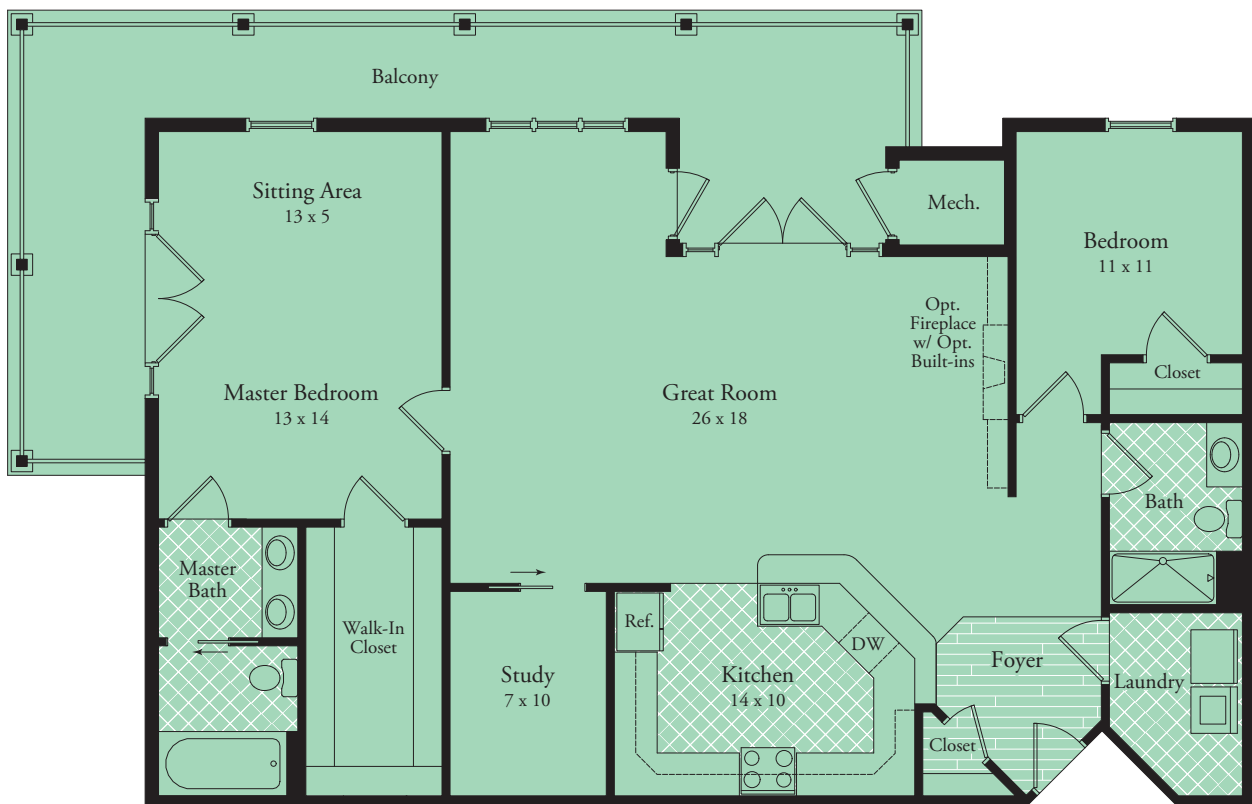

## The Arrington - Rear

2 Bedroom - 2 Bath

Approx. 1485 sf