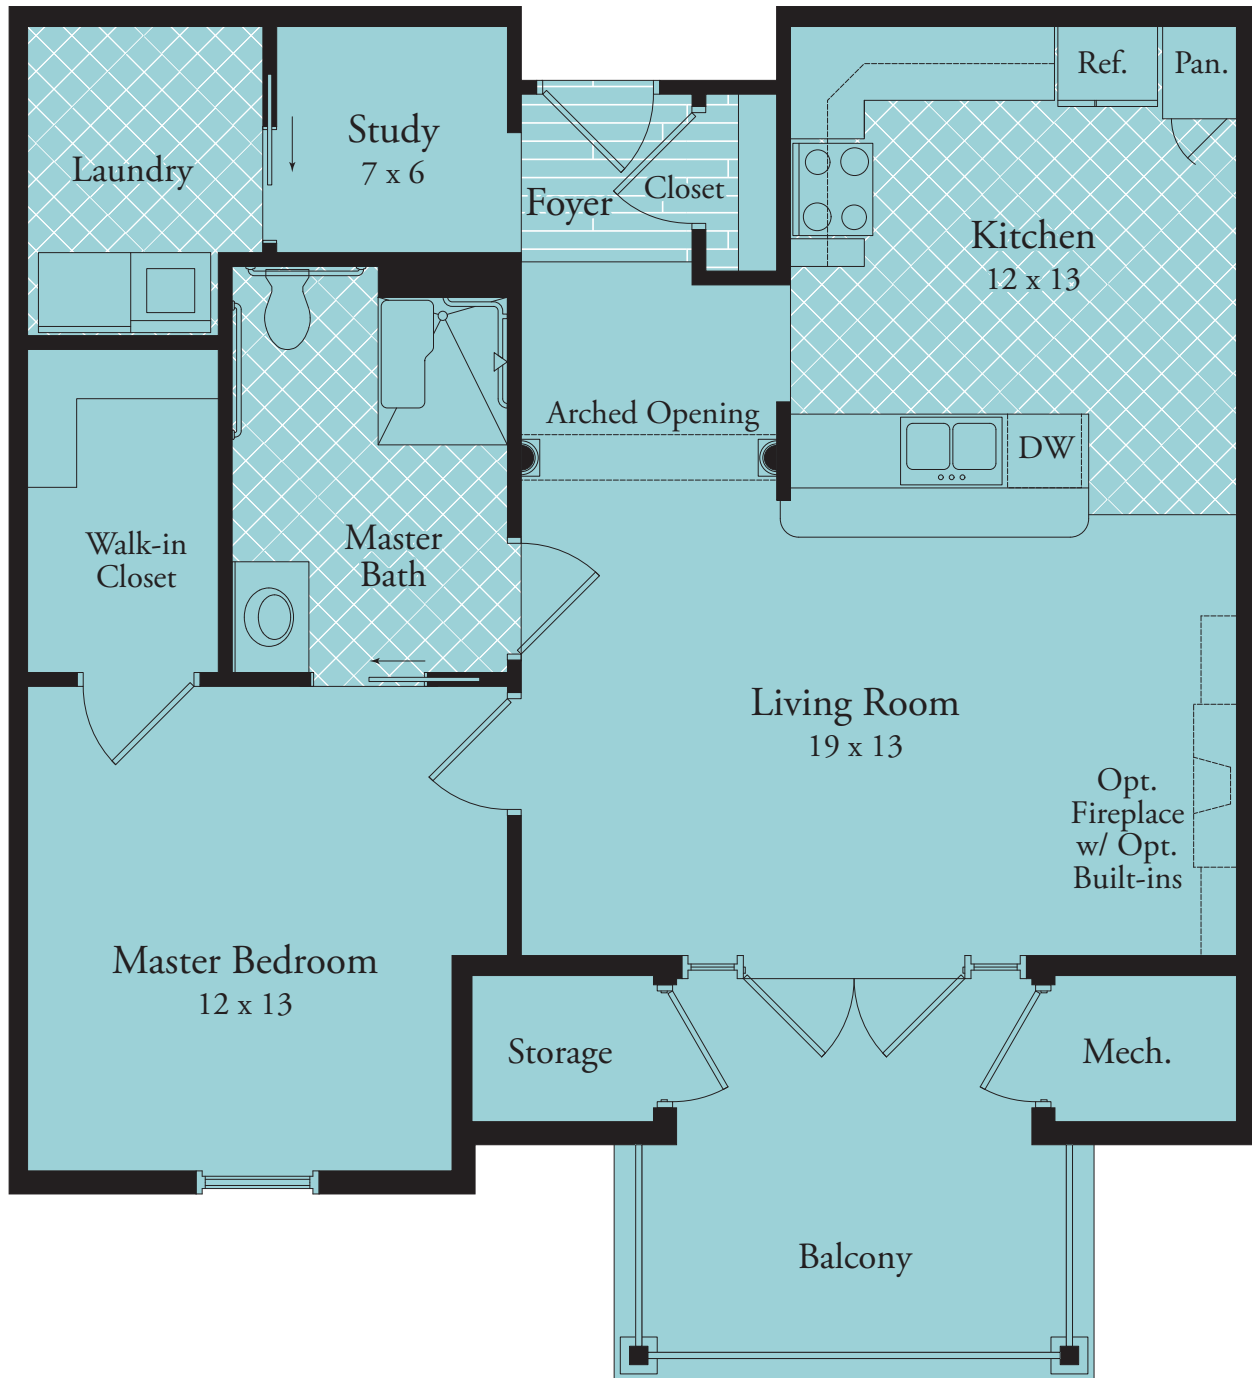

Mulberry Court Apartments

The Yowell
1 Bedroom - 1 Bath
Handicap Accessible
Approx. 924 sf